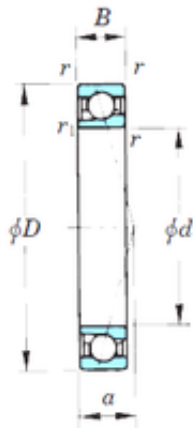

## BEARING PRECISION AXLE CORP.

45 mm x 68 mm x 12 mm KOYO 7909CPA  
angular contact ball bearings

Bearing No. 7909CPA

Size	45x68x12 mm
Bore Diameter	45 mm
Outer Diameter	68 mm
Width	12 mm
d	45 mm
D	68 mm
B	12 mm
C	12 mm
Angle ( ° )	15 °
a	13,6 mm
r min.	0,6 mm
r1 min.	0,3 mm
Weight	0,127 Kg
Basic dynamic load rating (C)	16,6 kN
Basic static load rating (C0)	14,1 kN
(Grease) Lubrication Speed	17 000 r/min
(Oil) Lubrication Speed	26 000 r/min

7909CPA Bearing 2D drawings and 3D CAD models