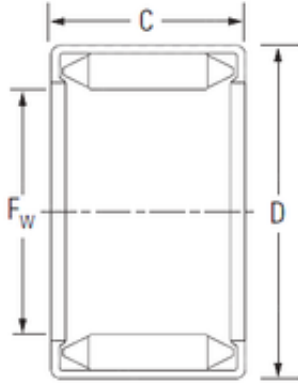

BEARING PRECISION AXLE CORP.

KOYO BM3025 needle roller bearings

Bearing No. BM3025

Size	30x38x25 mm
Bore Diameter	30 mm
Outer Diameter	38 mm
Width	25 mm
Fw	30 mm
D	38 mm
C	25 mm
Weight	0,062 Kg
Basic dynamic load rating (C)	38 kN
Basic static load rating (C0)	79,8 kN

BM3025 Bearing 2D drawings and 3D CAD models