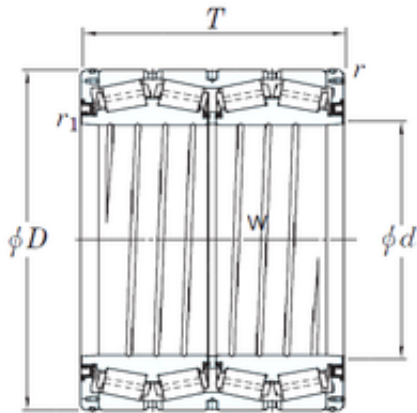

BEARING PRECISION AXLE CORP.

KOYO 4TRS559B tapered roller bearings

Bearing No. 4TRS559B

| | |
|-------------------------------|--------------------|
| Size | 558.8x736.6x480 mm |
| Bore Diameter | 558,8 mm |
| Outer Diameter | 736,6 mm |
| Width | 480 mm |
| d | 558,8 mm |
| D | 736,6 mm |
| T | 480 mm |
| r min. | 6 mm |
| r1 min. | 1,5 mm |
| W | 480 mm |
| Weight | 547 Kg |
| Basic dynamic load rating (C) | 7960 kN |
| Basic static load rating (C0) | 22700 kN |
| Calculation factor (e) | 0,4 |
| Calculation factor (Y2) | 1,68 |

4TRS559B Bearing 2D drawings and 3D CAD models