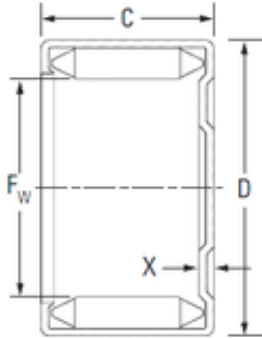

### KOYO M8121 needle roller bearings

Bearing No. M8121

Size	12.700x17.462x19.050 mm
Bore Diameter	12.700 mm
Outer Diameter	17.462 mm
Width	19.050 mm
Fw	12.700 mm
D	17.462 mm
C	19.050 mm
x	2.03 mm
b	16.7 mm
Weight	0,015 Kg
Basic dynamic load rating (C)	13.0 kN
Basic static load rating (C0)	26.8 kN

M8121 Bearing 2D drawings and 3D CAD models