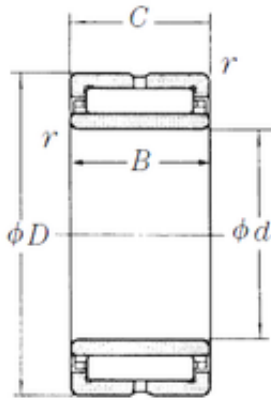

## BEARING PRECISION AXLE CORP.

180 mm x 250 mm x 69 mm NSK NA4936  
needle roller bearings

Bearing No. NA4936

Size	180x250x69 mm
Bore Diameter	180 mm
Outer Diameter	250 mm
Width	69 mm
d	180 mm
Fw	205 mm
D	250 mm
B	69 mm
C	69 mm
r min.	2 mm
Weight	10 Kg
Basic dynamic load rating (C)	400 kN
Basic static load rating (C0)	940 kN

NA4936 Bearing 2D drawings and 3D CAD models