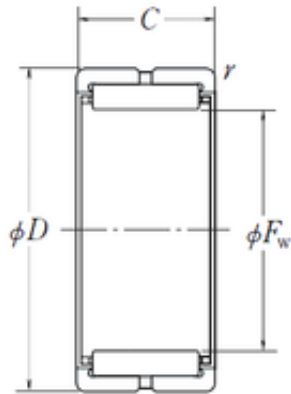

BEARING PRECISION AXLE CORP.

NSK RNA59/28 needle roller bearings

Bearing No. RNA59/28

| | |
|-------------------------------|-------------|
| Size | 32x45x23 mm |
| Bore Diameter | 32 mm |
| Outer Diameter | 45 mm |
| Width | 23 mm |
| Fw | 32 mm |
| D | 45 mm |
| C | 23 mm |
| r min. | 0,3 mm |
| Weight | 0,11 Kg |
| Basic dynamic load rating (C) | 31,5 kN |
| Basic static load rating (C0) | 44,5 kN |
| (Grease) Lubrication Speed | 8500 r/min |
| hidYobi | RNA59/28 |
| LangID | 1 |
| D_ | 45 |
| B_ | 23 |
| hidTable | ecat_NSMRNR |
| GRS rpm | 8500 |
| ra | 0.3 |
| C0 | 44.5 |
| C1_ | 23 |
| DE_ | 40 |
| SLR | 17.8 |
| Prod_Type3 | NRB_S_RNA |
| d | 32 |
| DA_ | 4 |

RNA59/28 Bearing 2D drawings and 3D CAD models

BEARING PRECISION AXLE CORP.

| | |
|---------|----------|
| Z_ | 17 |
| SI | 0 |
| yobi | RNA59/28 |
| da_max | 43 |
| OIL rpm | 13000 |
| SDM_ | 36 |
| r | 0.3 |
| KBRG | 8313 |
| mass1 | 0.11 |